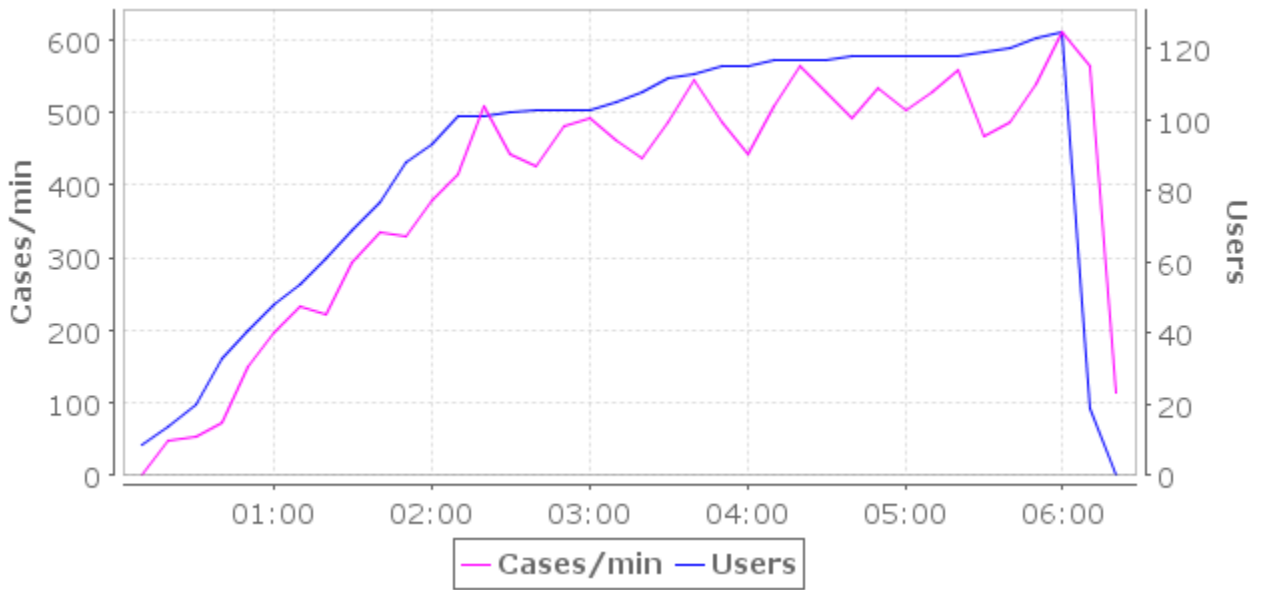

Page Duration

Pages/sec

Hits/sec

Errors

Bytes/sec

Cases/min

Test summary metrics

Time	Users	Hits/sec	Errors	Bytes/sec	Pages/sec	Min Page Dur	Avg Page Dur	Max Page Dur	Waiting Users	Average Wait Time
00:00:10	9	30.3	0	384.3 kBps	1.3	00:00.158	00:00.494	00:00.656	0	
00:00:20	14	69.4	0	748.5 kBps	5.0	00:00.010	00:00.225	00:00.640	3	00:00.494
00:00:30	20	87.5	0	898.8 kBps	7.2	00:00.010	00:00.226	00:00.640	3	00:00.112
00:00:40	33	137.8	0	1.6 MBps	10.4	00:00.010	00:00.246	00:00.646	5	00:00.226
00:00:50	41	215.4	0	2.2 MBps	16.4	00:00.010	00:00.237	00:00.695	4	00:00.119
00:01:00	48	256.2	0	2.6 MBps	20.8	00:00.010	00:00.221	00:00.684	4	00:00.325
00:01:10	54	284.4	0	2.9 MBps	23.8	00:00.010	00:00.230	00:00.912	7	00:00.310
00:01:20	61	308.0	0	3.1 MBps	25.3	00:00.011	00:00.231	00:00.699	5	00:00.220
00:01:30	69	351.3	0	3.6 MBps	29.1	00:00.011	00:00.228	00:00.803	5	00:00.245
00:01:40	77	400.6	0	4.0 MBps	33.0	00:00.011	00:00.222	00:00.724	14	00:00.198
00:01:50	88	451.6	0	4.7 MBps	36.6	00:00.011	00:00.254	00:00.890	18	00:00.245
00:02:00	93	482.3	0	4.8 MBps	40.3	00:00.010	00:00.226	00:00.914	14	00:00.257
00:02:10	101	516.0	0	5.3 MBps	42.9	00:00.011	00:00.253	00:01.114	6	00:00.068
00:02:20	101	556.2	0	5.5 MBps	47.3	00:00.011	00:00.256	00:01.166	9	00:00.430
00:02:30	102	526.7	0	5.3 MBps	45.0	00:00.011	00:00.238	00:00.833	24	00:00.182
00:02:40	103	534.7	0	5.4 MBps	45.6	00:00.010	00:00.229	00:00.866	10	00:00.240
00:02:50	103	563.6	0	5.6 MBps	46.9	00:00.010	00:00.237	00:00.806	7	00:00.195
00:03:00	103	568.7	0	5.7 MBps	47.8	00:00.011	00:00.236	00:00.913	13	00:00.264
00:03:10	105	546.9	0	5.5 MBps	46.9	00:00.010	00:00.247	00:01.050	15	00:00.256
00:03:20	108	555.8	0	5.6 MBps	46.6	00:00.010	00:00.266	00:01.012	9	00:00.225
00:03:30	112	603.2	0	6.0 MBps	49.1	00:00.010	00:00.249	00:00.869	8	00:00.095
00:03:40	113	613.7	0	6.1 MBps	52.1	00:00.010	00:00.233	00:00.836	8	00:00.233
00:03:50	115	591.6	0	5.9 MBps	50.2	00:00.010	00:00.271	00:01.071	29	00:00.246
00:04:00	115	595.2	0	6.0 MBps	49.0	00:00.011	00:00.280	00:01.113	11	00:00.365
00:04:10	117	631.5	0	6.3 MBps	51.7	00:00.010	00:00.301	00:01.352	10	00:00.209
00:04:20	117	622.1	0	6.1 MBps	52.4	00:00.010	00:00.282	00:01.046	14	00:00.229
00:04:30	117	598.3	0	6.1 MBps	52.5	00:00.010	00:00.244	00:00.924	27	00:00.315
00:04:40	118	614.9	0	6.2 MBps	51.3	00:00.010	00:00.319	00:01.047	8	00:00.279
00:04:50	118	607.3	0	5.8 MBps	52.2	00:00.011	00:00.362	00:01.307	9	00:00.145
00:05:00	118	585.7	0	6.0 MBps	50.0	00:00.010	00:00.323	00:01.173	23	00:00.169
00:05:10	118	605.9	0	6.0 MBps	52.3	00:00.011	00:00.294	00:01.231	13	00:00.129
00:05:20	118	635.7	0	6.4 MBps	53.3	00:00.010	00:00.271	00:01.259	25	00:00.322
00:05:30	119	634.3	0	6.3 MBps	52.5	00:00.010	00:00.331	00:01.341	13	00:00.150
00:05:40	120	631.8	0	6.2 MBps	51.7	00:00.010	00:00.311	00:01.278	3	00:00.091
00:05:50	123	637.4	0	6.4 MBps	53.3	00:00.010	00:00.286	00:01.161	5	00:00.154
00:06:00	125	652.1	0	6.5 MBps	55.3	00:00.010	00:00.291	00:01.216	9	00:00.151
00:06:10	19	358.8	0	2.9 MBps	43.2	00:00.010	00:00.136	00:00.673	4	00:00.088
00:06:20	0	23.2	0	146.4 kBps	4.3	00:00.010	00:00.069	00:00.247	0	