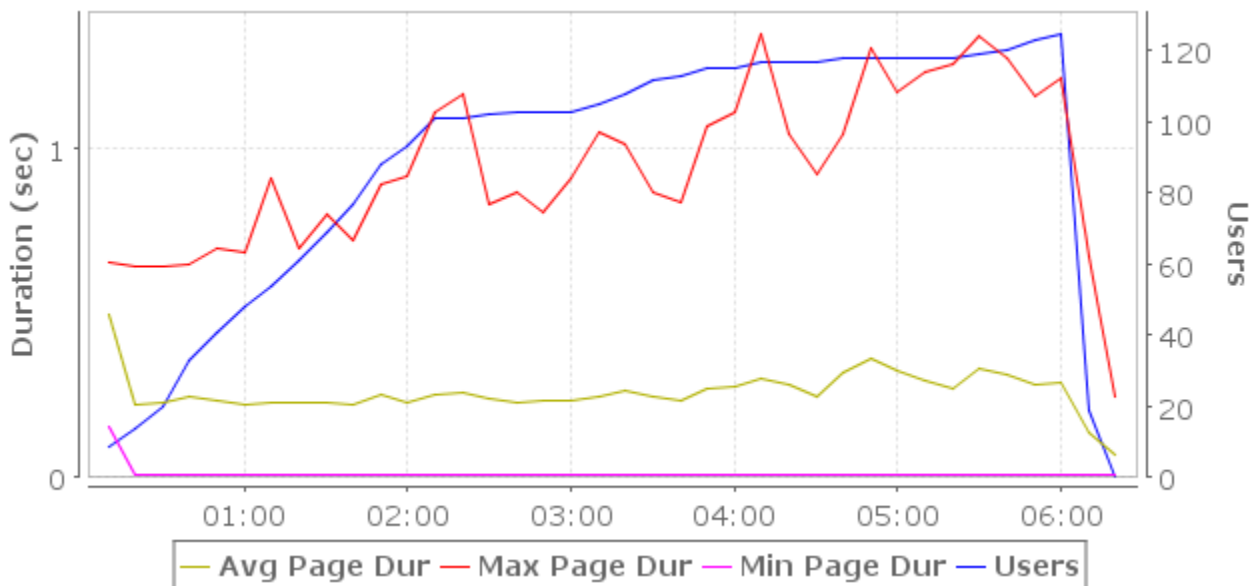

Load Test Report

7/23/08 5:17 PM Load Configuration [8]

Test Summary

The Load Test Report highlights and summarizes the most important information about a load test. The summary section comes first, providing a variety of high-level statistics like the estimated user capacity, peak users simulated, hits/sec, etc. Charts for key summary metrics (Page Duration, Hits/Sec, etc) are included help determine if performance degraded during the test.

Estimated User Capacity	>125
Confidence level of estimate	100%
Peak Users Tested	125
Summary	
Start Time	5:17 PM 7/23/08
Duration	00:06:14
Total testcase repeats	2,491
Total hits	176,861
Peak hits/sec	652.1
Peak transfer speed	6.5 MBps
Peak cases/min	612.0
Errors	0

Page Duration