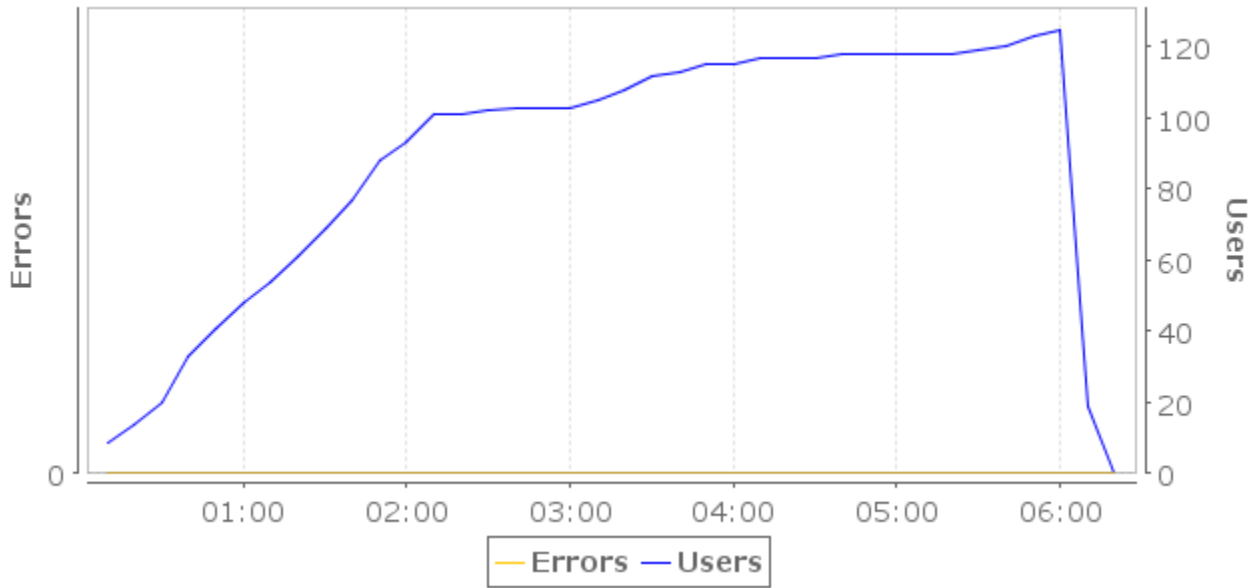

Page Duration

Pages/sec

Hits/sec

Errors

Bytes/sec

Cases/min

Test summary metrics

Time	Users	Hits/sec	Errors	Bytes/sec	Pages/sec	Min Page Dur	Avg Page Dur	Max Page Dur	Waiting Users	Average Wait Time
00:00:10	9	30.3	0	384.3 kBps	1.3	00:00.158	00:00.494	00:00.656	0	
00:00:20	14	69.4	0	748.5 kBps	5.0	00:00.010	00:00.225	00:00.640	3	00:00.494
00:00:30	20	87.5	0	898.8 kBps	7.2	00:00.010	00:00.226	00:00.640	3	00:00.112
00:00:40	33	137.8	0	1.6 MBps	10.4	00:00.010	00:00.246	00:00.646	5	00:00.226
00:00:50	41	215.4	0	2.2 MBps	16.4	00:00.010	00:00.237	00:00.695	4	00:00.119
00:01:00	48	256.2	0	2.6 MBps	20.8	00:00.010	00:00.221	00:00.684	4	00:00.325
00:01:10	54	284.4	0	2.9 MBps	23.8	00:00.010	00:00.230	00:00.912	7	00:00.310
00:01:20	61	308.0	0	3.1 MBps	25.3	00:00.011	00:00.231	00:00.699	5	00:00.220
00:01:30	69	351.3	0	3.6 MBps	29.1	00:00.011	00:00.228	00:00.803	5	00:00.245
00:01:40	77	400.6	0	4.0 MBps	33.0	00:00.011	00:00.222	00:00.724	14	00:00.198
00:01:50	88	451.6	0	4.7 MBps	36.6	00:00.011	00:00.254	00:00.890	18	00:00.245
00:02:00	93	482.3	0	4.8 MBps	40.3	00:00.010	00:00.226	00:00.914	14	00:00.257
00:02:10	101	516.0	0	5.3 MBps	42.9	00:00.011	00:00.253	00:01.114	6	00:00.068
00:02:20	101	556.2	0	5.5 MBps	47.3	00:00.011	00:00.256	00:01.166	9	00:00.430
00:02:30	102	526.7	0	5.3 MBps	45.0	00:00.011	00:00.238	00:00.833	24	00:00.182
00:02:40	103	534.7	0	5.4 MBps	45.6	00:00.010	00:00.229	00:00.866	10	00:00.240
00:02:50	103	563.6	0	5.6 MBps	46.9	00:00.010	00:00.237	00:00.806	7	00:00.195
00:03:00	103	568.7	0	5.7 MBps	47.8	00:00.011	00:00.236	00:00.913	13	00:00.264
00:03:10	105	546.9	0	5.5 MBps	46.9	00:00.010	00:00.247	00:01.050	15	00:00.256
00:03:20	108	555.8	0	5.6 MBps	46.6	00:00.010	00:00.266	00:01.012	9	00:00.225
00:03:30	112	603.2	0	6.0 MBps	49.1	00:00.010	00:00.249	00:00.869	8	00:00.095
00:03:40	113	613.7	0	6.1 MBps	52.1	00:00.010	00:00.233	00:00.836	8	00:00.233
00:03:50	115	591.6	0	5.9 MBps	50.2	00:00.010	00:00.271	00:01.071	29	00:00.246
00:04:00	115	595.2	0	6.0 MBps	49.0	00:00.011	00:00.280	00:01.113	11	00:00.365
00:04:10	117	631.5	0	6.3 MBps	51.7	00:00.010	00:00.301	00:01.352	10	00:00.209
00:04:20	117	622.1	0	6.1 MBps	52.4	00:00.010	00:00.282	00:01.046	14	00:00.229
00:04:30	117	598.3	0	6.1 MBps	52.5	00:00.010	00:00.244	00:00.924	27	00:00.315
00:04:40	118	614.9	0	6.2 MBps	51.3	00:00.010	00:00.319	00:01.047	8	00:00.279
00:04:50	118	607.3	0	5.8 MBps	52.2	00:00.011	00:00.362	00:01.307	9	00:00.145
00:05:00	118	585.7	0	6.0 MBps	50.0	00:00.010	00:00.323	00:01.173	23	00:00.169
00:05:10	118	605.9	0	6.0 MBps	52.3	00:00.011	00:00.294	00:01.231	13	00:00.129
00:05:20	118	635.7	0	6.4 MBps	53.3	00:00.010	00:00.271	00:01.259	25	00:00.322
00:05:30	119	634.3	0	6.3 MBps	52.5	00:00.010	00:00.331	00:01.341	13	00:00.150
00:05:40	120	631.8	0	6.2 MBps	51.7	00:00.010	00:00.311	00:01.278	3	00:00.091
00:05:50	123	637.4	0	6.4 MBps	53.3	00:00.010	00:00.286	00:01.161	5	00:00.154
00:06:00	125	652.1	0	6.5 MBps	55.3	00:00.010	00:00.291	00:01.216	9	00:00.151
00:06:10	19	358.8	0	2.9 MBps	43.2	00:00.010	00:00.136	00:00.673	4	00:00.088
00:06:20	0	23.2	0	146.4 kBps	4.3	00:00.010	00:00.069	00:00.247	0	