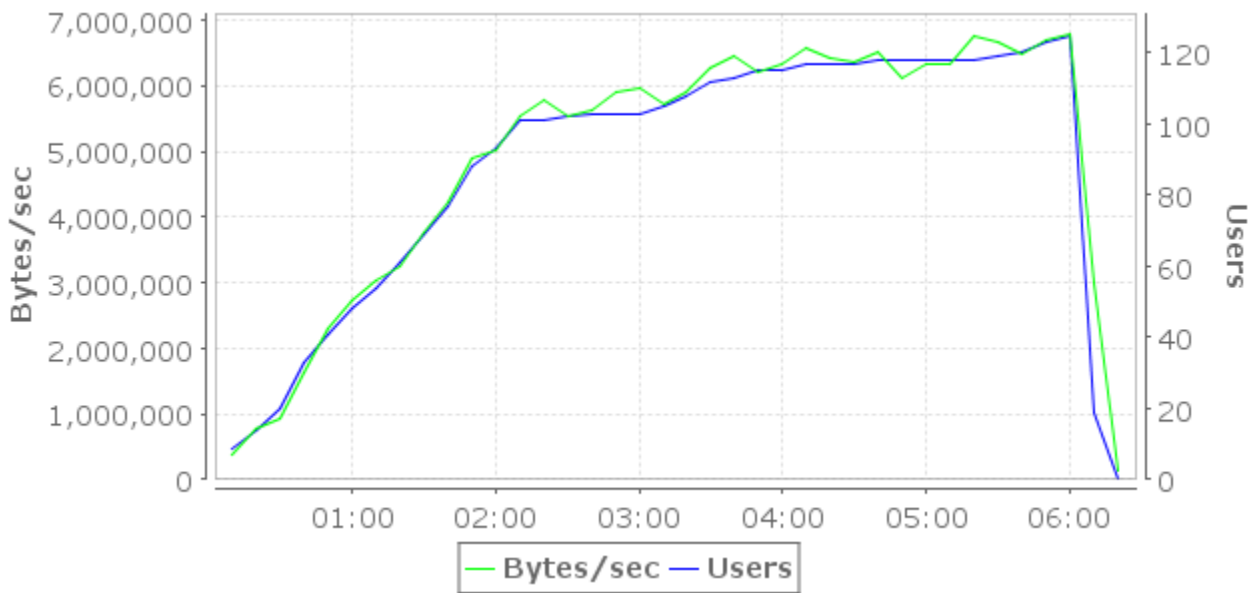

Page Duration

Pages/sec

Hits/sec

Errors

Bytes/sec

Cases/min

Test summary metrics

Time	Users	Hits/sec	Errors	Bytes/sec	Pages/sec	Min Page Dur	Avg Page Dur	Max Page Dur	Waiting Users	Average Wait Time
00:00:10	9	30.3	0	384.3 kBps	1.3	00:00.158	00:00.494	00:00.656	0	
00:00:20	14	69.4	0	748.5 kBps	5.0	00:00.010	00:00.225	00:00.640	3	00:00.494
00:00:30	20	87.5	0	898.8 kBps	7.2	00:00.010	00:00.226	00:00.640	3	00:00.112
00:00:40	33	137.8	0	1.6 MBps	10.4	00:00.010	00:00.246	00:00.646	5	00:00.226
00:00:50	41	215.4	0	2.2 MBps	16.4	00:00.010	00:00.237	00:00.695	4	00:00.119
00:01:00	48	256.2	0	2.6 MBps	20.8	00:00.010	00:00.221	00:00.684	4	00:00.325
00:01:10	54	284.4	0	2.9 MBps	23.8	00:00.010	00:00.230	00:00.912	7	00:00.310
00:01:20	61	308.0	0	3.1 MBps	25.3	00:00.011	00:00.231	00:00.699	5	00:00.220
00:01:30	69	351.3	0	3.6 MBps	29.1	00:00.011	00:00.228	00:00.803	5	00:00.245
00:01:40	77	400.6	0	4.0 MBps	33.0	00:00.011	00:00.222	00:00.724	14	00:00.198
00:01:50	88	451.6	0	4.7 MBps	36.6	00:00.011	00:00.254	00:00.890	18	00:00.245
00:02:00	93	482.3	0	4.8 MBps	40.3	00:00.010	00:00.226	00:00.914	14	00:00.257
00:02:10	101	516.0	0	5.3 MBps	42.9	00:00.011	00:00.253	00:01.114	6	00:00.068
00:02:20	101	556.2	0	5.5 MBps	47.3	00:00.011	00:00.256	00:01.166	9	00:00.430
00:02:30	102	526.7	0	5.3 MBps	45.0	00:00.011	00:00.238	00:00.833	24	00:00.182
00:02:40	103	534.7	0	5.4 MBps	45.6	00:00.010	00:00.229	00:00.866	10	00:00.240
00:02:50	103	563.6	0	5.6 MBps	46.9	00:00.010	00:00.237	00:00.806	7	00:00.195
00:03:00	103	568.7	0	5.7 MBps	47.8	00:00.011	00:00.236	00:00.913	13	00:00.264
00:03:10	105	546.9	0	5.5 MBps	46.9	00:00.010	00:00.247	00:01.050	15	00:00.256
00:03:20	108	555.8	0	5.6 MBps	46.6	00:00.010	00:00.266	00:01.012	9	00:00.225
00:03:30	112	603.2	0	6.0 MBps	49.1	00:00.010	00:00.249	00:00.869	8	00:00.095
00:03:40	113	613.7	0	6.1 MBps	52.1	00:00.010	00:00.233	00:00.836	8	00:00.233
00:03:50	115	591.6	0	5.9 MBps	50.2	00:00.010	00:00.271	00:01.071	29	00:00.246
00:04:00	115	595.2	0	6.0 MBps	49.0	00:00.011	00:00.280	00:01.113	11	00:00.365
00:04:10	117	631.5	0	6.3 MBps	51.7	00:00.010	00:00.301	00:01.352	10	00:00.209
00:04:20	117	622.1	0	6.1 MBps	52.4	00:00.010	00:00.282	00:01.046	14	00:00.229
00:04:30	117	598.3	0	6.1 MBps	52.5	00:00.010	00:00.244	00:00.924	27	00:00.315
00:04:40	118	614.9	0	6.2 MBps	51.3	00:00.010	00:00.319	00:01.047	8	00:00.279
00:04:50	118	607.3	0	5.8 MBps	52.2	00:00.011	00:00.362	00:01.307	9	00:00.145
00:05:00	118	585.7	0	6.0 MBps	50.0	00:00.010	00:00.323	00:01.173	23	00:00.169
00:05:10	118	605.9	0	6.0 MBps	52.3	00:00.011	00:00.294	00:01.231	13	00:00.129
00:05:20	118	635.7	0	6.4 MBps	53.3	00:00.010	00:00.271	00:01.259	25	00:00.322
00:05:30	119	634.3	0	6.3 MBps	52.5	00:00.010	00:00.331	00:01.341	13	00:00.150
00:05:40	120	631.8	0	6.2 MBps	51.7	00:00.010	00:00.311	00:01.278	3	00:00.091
00:05:50	123	637.4	0	6.4 MBps	53.3	00:00.010	00:00.286	00:01.161	5	00:00.154
00:06:00	125	652.1	0	6.5 MBps	55.3	00:00.010	00:00.291	00:01.216	9	00:00.151
00:06:10	19	358.8	0	2.9 MBps	43.2	00:00.010	00:00.136	00:00.673	4	00:00.088
00:06:20	0	23.2	0	146.4 kBps	4.3	00:00.010	00:00.069	00:00.247	0	