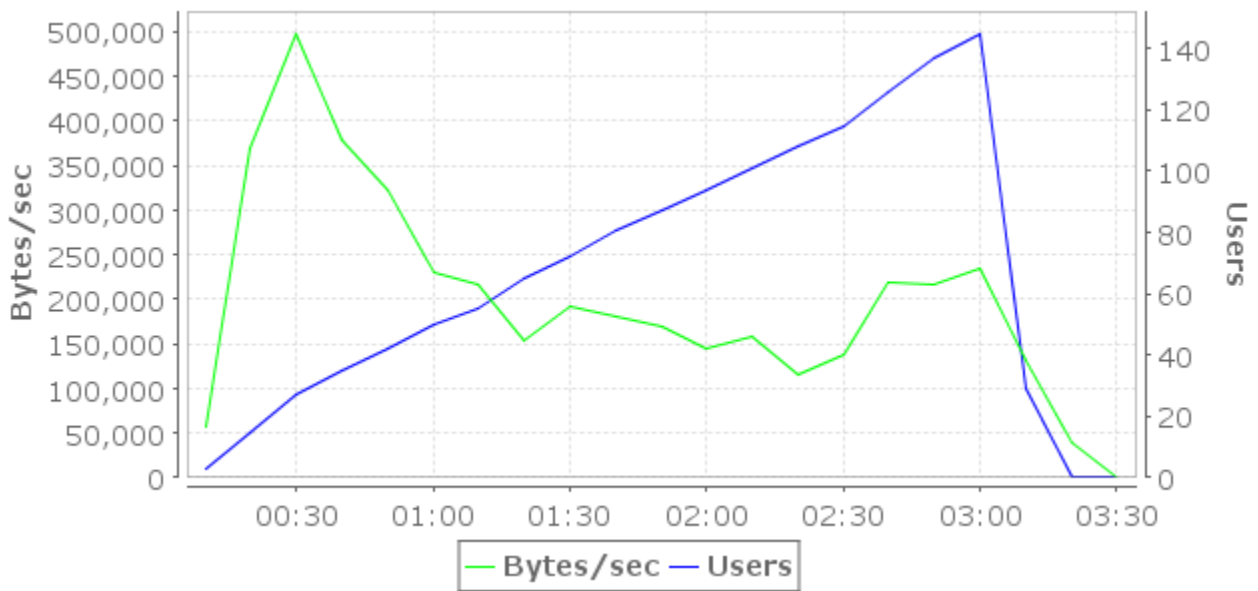

Page Duration

Pages/sec

Hits/sec

Errors

Bytes/sec

Cases/min

Test summary metrics

Time	Users	Hits/sec	Errors	Bytes/sec	Pages/sec	Min Page Dur	Avg Page Dur	Max Page Dur	Waiting Users	Average Wait Time
00:00:10	3	4.4	0	55.9 kBps	0.1	00:04.434	00:04.434	00:04.434	3	00:02.102
00:00:20	15	39.7	0	359.9 kBps	1.3	00:04.446	00:04.762	00:04.958	14	00:02.271
00:00:30	27	60.2	82	486.8 kBps	1.8	00:04.958	00:06.002	00:09.203	26	00:04.583
00:00:40	35	70.6	396	369.9 kBps	2.9	00:06.311	00:08.518	00:12.127	28	00:04.935
00:00:50	42	71.8	940	315.8 kBps	2.8	00:05.982	00:09.281	00:16.422	31	00:04.200
00:01:00	50	73.0	1,697	225.0 kBps	2.9	00:06.001	00:08.977	00:16.975	29	00:02.894
00:01:10	55	71.2	2,525	212.4 kBps	2.1	00:05.886	00:09.061	00:13.887	24	00:03.766
00:01:20	65	72.4	3,482	150.4 kBps	2.0	00:05.789	00:09.212	00:18.590	28	00:02.383
00:01:30	72	70.6	4,473	188.5 kBps	1.4	00:06.095	00:09.573	00:16.251	38	00:02.950
00:01:40	81	71.0	5,462	176.8 kBps	1.2	00:07.557	00:10.254	00:14.080	52	00:04.006
00:01:50	87	70.8	6,441	165.2 kBps	1.8	00:06.854	00:13.753	00:19.968	51	00:03.858
00:02:00	94	71.6	7,507	141.9 kBps	1.5	00:06.505	00:13.626	00:23.874	54	00:03.385
00:02:10	101	71.5	8,555	155.5 kBps	0.8	00:09.008	00:11.165	00:16.605	64	00:05.481
00:02:20	108	71.9	9,685	112.4 kBps	2.0	00:07.200	00:15.434	00:32.123	58	00:04.380
00:02:30	115	70.6	10,857	135.5 kBps	0.9	00:12.948	00:17.648	00:26.281	69	00:03.564
00:02:40	126	69.6	11,877	214.8 kBps	0.5	00:13.110	00:18.328	00:31.743	96	00:05.688
00:02:50	137	72.0	12,855	211.9 kBps	1.4	00:10.634	00:18.930	00:38.252	107	00:07.707
00:03:00	145	72.1	13,778	229.6 kBps	1.2	00:15.867	00:22.333	00:34.227	115	00:09.808
00:03:10	29	79.8	14,497	129.3 kBps	3.5	00:10.017	00:22.758	00:41.263	29	00:21.927
00:03:20	0	13.7	14,533	37.9 kBps	2.9	00:13.060	00:23.785	00:44.602	0	
00:03:30	0	0.0	14,533	0.0 Bps	0.0				0	