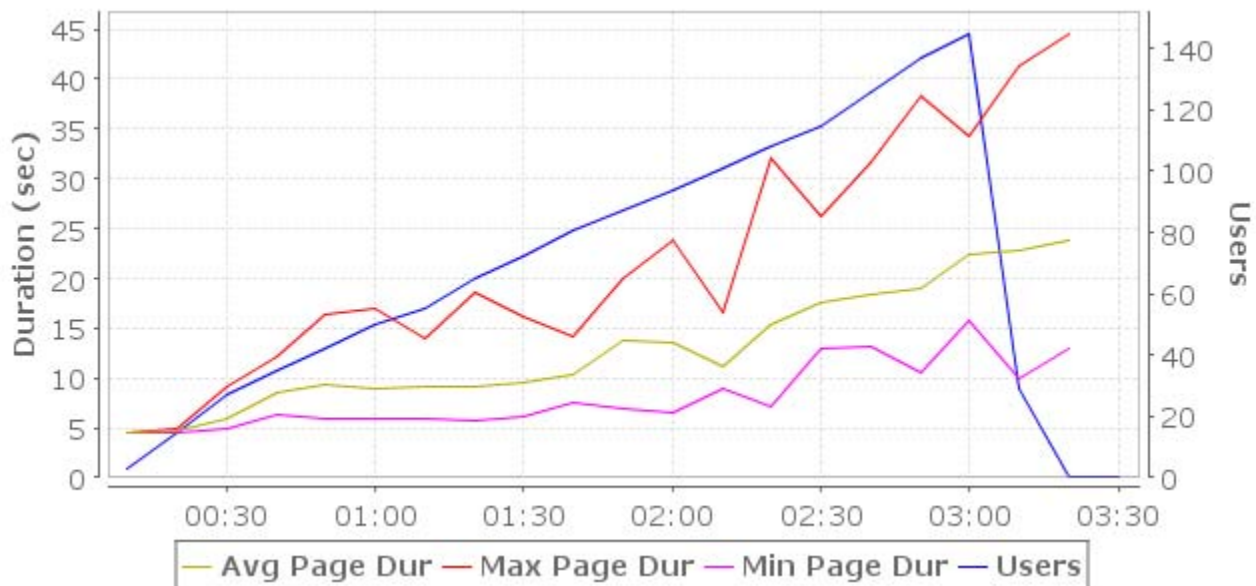

Load Test Report

7/23/08 2:44 PM Load Configuration [3]

Test Summary

The Load Test Report highlights and summarizes the most important information about a load test. The summary section comes first, providing a variety of high-level statistics like the estimated user capacity, peak users simulated, hits/sec, etc. Charts for key summary metrics (Page Duration, Hits/Sec, etc) are included help determine if performance degraded during the test.

Estimated User Capacity	15
Confidence level of estimate	100%
Peak Users Tested	145
Summary	
Start Time	2:44 PM 7/23/08
Duration	00:03:20
Total testcase repeats	350
Total hits	12,685
Peak hits/sec	79.8
Peak transfer speed	486.8 kBps
Peak cases/min	210.0
Errors	14,533

Page Duration