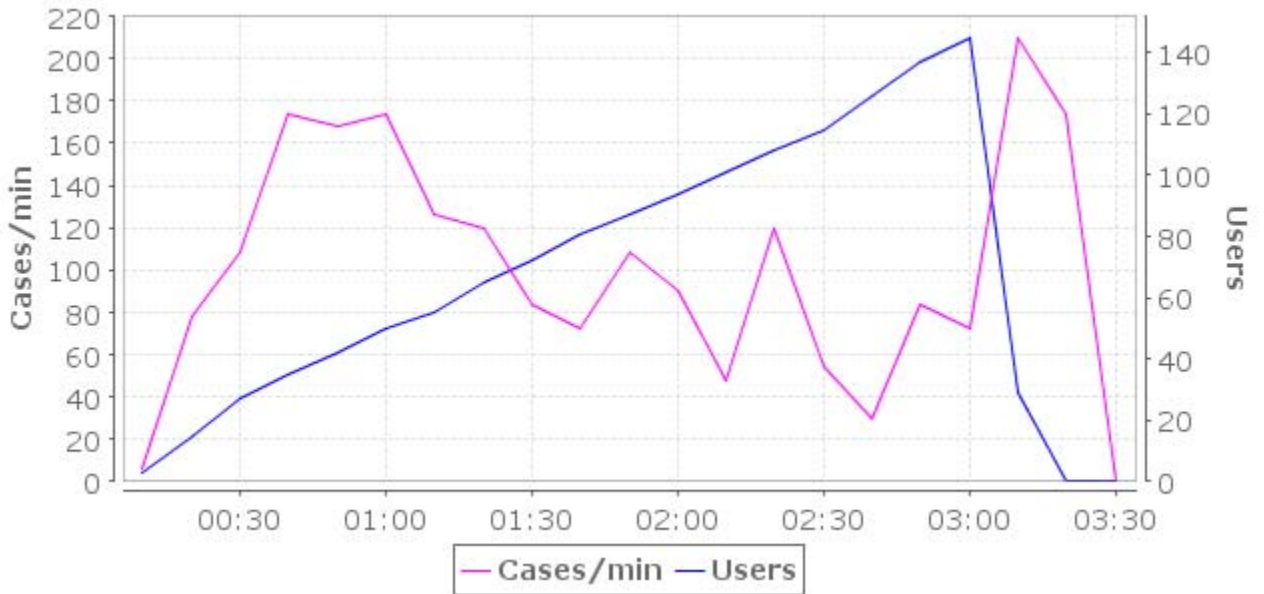

Page Duration

Pages/sec

Hits/sec

Errors

Bytes/sec

Cases/min

Test summary metrics

Time	Users	Hits/sec	Errors	Bytes/sec	Pages/sec	Min Page Dur	Avg Page Dur	Max Page Dur	Waiting Users	Average Wait Time
00:00:10	3	4.4	0	55.9 kBps	0.1	00:04.434	00:04.434	00:04.434	3	00:02.102
00:00:20	15	39.7	0	359.9 kBps	1.3	00:04.446	00:04.762	00:04.958	14	00:02.271
00:00:30	27	60.2	82	486.8 kBps	1.8	00:04.958	00:06.002	00:09.203	26	00:04.583
00:00:40	35	70.6	396	369.9 kBps	2.9	00:06.311	00:08.518	00:12.127	28	00:04.935
00:00:50	42	71.8	940	315.8 kBps	2.8	00:05.982	00:09.281	00:16.422	31	00:04.200
00:01:00	50	73.0	1,697	225.0 kBps	2.9	00:06.001	00:08.977	00:16.975	29	00:02.894
00:01:10	55	71.2	2,525	212.4 kBps	2.1	00:05.886	00:09.061	00:13.887	24	00:03.766
00:01:20	65	72.4	3,482	150.4 kBps	2.0	00:05.789	00:09.212	00:18.590	28	00:02.383
00:01:30	72	70.6	4,473	188.5 kBps	1.4	00:06.095	00:09.573	00:16.251	38	00:02.950
00:01:40	81	71.0	5,462	176.8 kBps	1.2	00:07.557	00:10.254	00:14.080	52	00:04.006
00:01:50	87	70.8	6,441	165.2 kBps	1.8	00:06.854	00:13.753	00:19.968	51	00:03.858
00:02:00	94	71.6	7,507	141.9 kBps	1.5	00:06.505	00:13.626	00:23.874	54	00:03.385
00:02:10	101	71.5	8,555	155.5 kBps	0.8	00:09.008	00:11.165	00:16.605	64	00:05.481
00:02:20	108	71.9	9,685	112.4 kBps	2.0	00:07.200	00:15.434	00:32.123	58	00:04.380
00:02:30	115	70.6	10,857	135.5 kBps	0.9	00:12.948	00:17.648	00:26.281	69	00:03.564
00:02:40	126	69.6	11,877	214.8 kBps	0.5	00:13.110	00:18.328	00:31.743	96	00:05.688
00:02:50	137	72.0	12,855	211.9 kBps	1.4	00:10.634	00:18.930	00:38.252	107	00:07.707
00:03:00	145	72.1	13,778	229.6 kBps	1.2	00:15.867	00:22.333	00:34.227	115	00:09.808
00:03:10	29	79.8	14,497	129.3 kBps	3.5	00:10.017	00:22.758	00:41.263	29	00:21.927
00:03:20	0	13.7	14,533	37.9 kBps	2.9	00:13.060	00:23.785	00:44.602	0	
00:03:30	0	0.0	14,533	0.0 Bps	0.0				0	