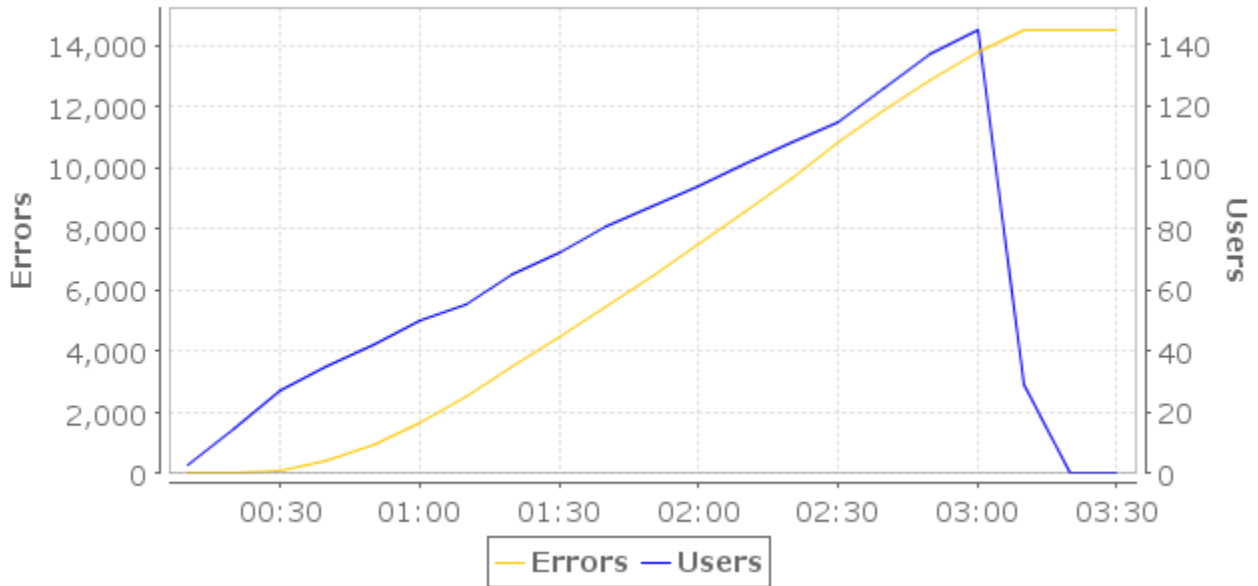

Page Duration

Pages/sec

Hits/sec

Errors

Bytes/sec

Cases/min

Test summary metrics

Time	Users	Hits/sec	Errors	Bytes/sec	Pages/sec	Min Page Dur	Avg Page Dur	Max Page Dur	Waiting Users	Average Wait Time
00:00:10	3	4.4	0	55.9 kBps	0.1	00:04.434	00:04.434	00:04.434	3	00:02.102
00:00:20	15	39.7	0	359.9 kBps	1.3	00:04.446	00:04.762	00:04.958	14	00:02.271
00:00:30	27	60.2	82	486.8 kBps	1.8	00:04.958	00:06.002	00:09.203	26	00:04.583
00:00:40	35	70.6	396	369.9 kBps	2.9	00:06.311	00:08.518	00:12.127	28	00:04.935
00:00:50	42	71.8	940	315.8 kBps	2.8	00:05.982	00:09.281	00:16.422	31	00:04.200
00:01:00	50	73.0	1,697	225.0 kBps	2.9	00:06.001	00:08.977	00:16.975	29	00:02.894
00:01:10	55	71.2	2,525	212.4 kBps	2.1	00:05.886	00:09.061	00:13.887	24	00:03.766
00:01:20	65	72.4	3,482	150.4 kBps	2.0	00:05.789	00:09.212	00:18.590	28	00:02.383
00:01:30	72	70.6	4,473	188.5 kBps	1.4	00:06.095	00:09.573	00:16.251	38	00:02.950
00:01:40	81	71.0	5,462	176.8 kBps	1.2	00:07.557	00:10.254	00:14.080	52	00:04.006
00:01:50	87	70.8	6,441	165.2 kBps	1.8	00:06.854	00:13.753	00:19.968	51	00:03.858
00:02:00	94	71.6	7,507	141.9 kBps	1.5	00:06.505	00:13.626	00:23.874	54	00:03.385
00:02:10	101	71.5	8,555	155.5 kBps	0.8	00:09.008	00:11.165	00:16.605	64	00:05.481
00:02:20	108	71.9	9,685	112.4 kBps	2.0	00:07.200	00:15.434	00:32.123	58	00:04.380
00:02:30	115	70.6	10,857	135.5 kBps	0.9	00:12.948	00:17.648	00:26.281	69	00:03.564
00:02:40	126	69.6	11,877	214.8 kBps	0.5	00:13.110	00:18.328	00:31.743	96	00:05.688
00:02:50	137	72.0	12,855	211.9 kBps	1.4	00:10.634	00:18.930	00:38.252	107	00:07.707
00:03:00	145	72.1	13,778	229.6 kBps	1.2	00:15.867	00:22.333	00:34.227	115	00:09.808
00:03:10	29	79.8	14,497	129.3 kBps	3.5	00:10.017	00:22.758	00:41.263	29	00:21.927
00:03:20	0	13.7	14,533	37.9 kBps	2.9	00:13.060	00:23.785	00:44.602	0	
00:03:30	0	0.0	14,533	0.0 Bps	0.0				0	